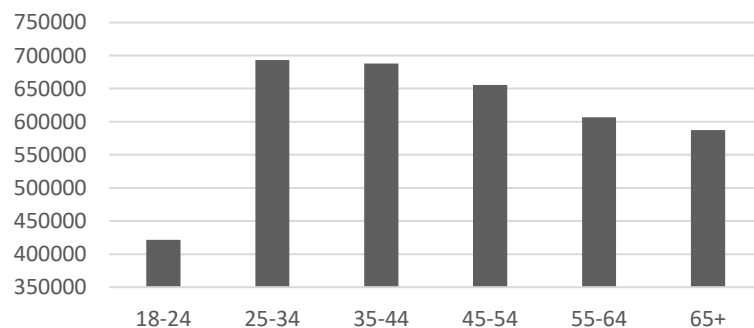

# Audience

The UK's largest gardening website

**26m Users Annually**  
**115m Page views**  
**88% New visitors**  
**3.15m Average session**  
**69% Organic Search**

61%

6%

31%

Age of Users

Top Interests