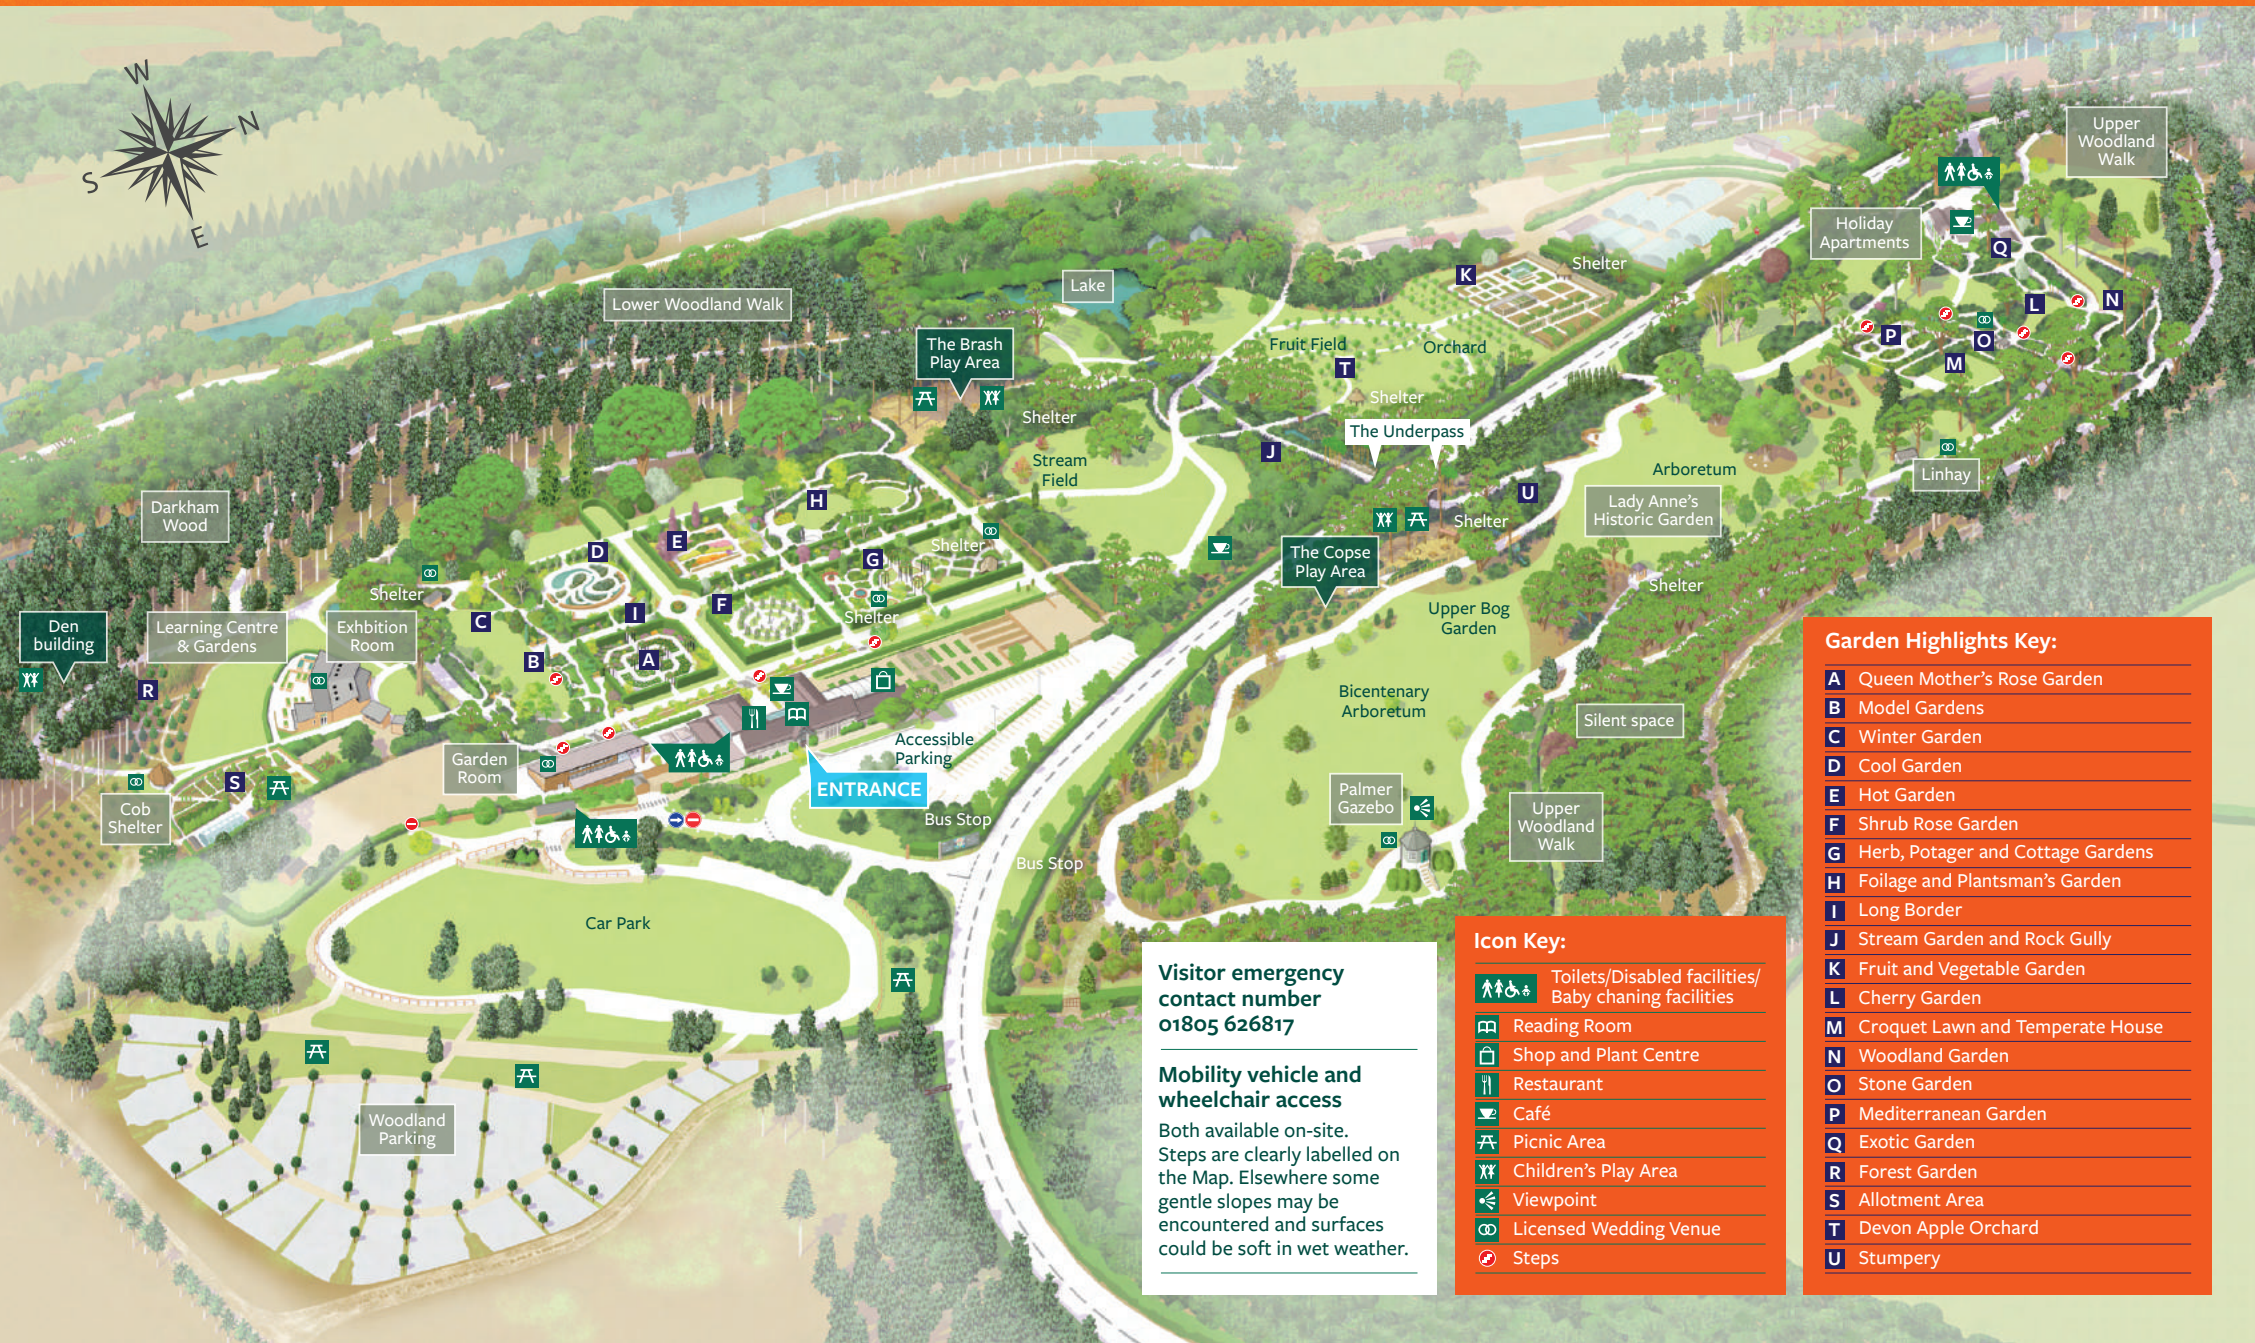

Discover RHS Garden Rosemoor

Garden Highlights Key:

- A** Queen Mother's Rose Garden
- B** Model Gardens
- C** Winter Garden
- D** Cool Garden
- E** Hot Garden
- F** Shrub Rose Garden
- G** Herb, Potager and Cottage Gardens
- H** Foilage and Plantsman's Garden
- I** Long Border
- J** Stream Garden and Rock Gully
- K** Fruit and Vegetable Garden
- L** Cherry Garden
- M** Croquet Lawn and Temperate House
- N** Woodland Garden
- O** Stone Garden
- P** Mediterranean Garden
- Q** Exotic Garden
- R** Forest Garden
- S** Allotment Area
- T** Devon Apple Orchard
- U** Stumpery

Icon Key:

- Toilets/Disabled facilities/Baby changing facilities
- Reading Room
- Shop and Plant Centre
- Restaurant
- Café
- Picnic Area
- Children's Play Area
- Viewpoint
- Licensed Wedding Venue
- Steps

Visitor emergency contact number
01805 626817

Mobility vehicle and wheelchair access

Both available on-site. Steps are clearly labelled on the Map. Elsewhere some gentle slopes may be encountered and surfaces could be soft in wet weather.